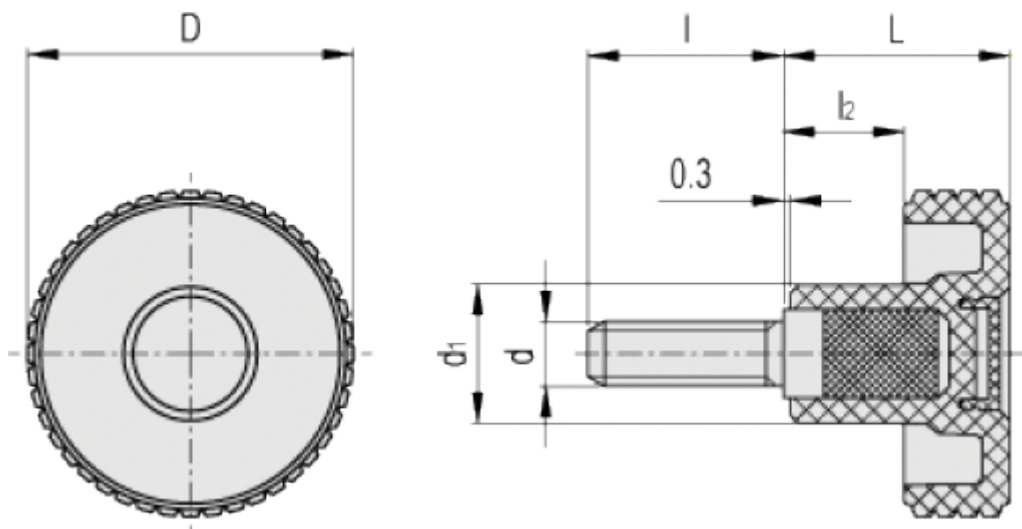

# Data Sheet

Article number: 23020343465

Description: E+G Knurled knob MBT.40 p-M6x20-C5, Blue

## Measures

D = 39.5

d1 = 17

d6g = M6

L = 26.5

l = 20

l2 = 12.5